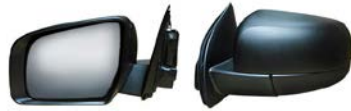

NEW STOCK ARRIVAL

0800 655 505 / 0800 BE GROUP

12 Moa St. Otahuhu Auckland /
325 Brougham St. Sydenham Christchurch

**DOOR MIRROR
NISSAN NAVARA D40
2005-07**
1645316-7/8
- ELECTRIC - W/LED - CHROME

**DOOR MIRROR
FORD RANGER 2012-
2588216-03/04**
- ELECTRIC - W/OUT LED LAMP
- BLACK

**DOOR MIRROR
VW GOLF MK5 2003-
9524016-11/12**
- 10 WIRE - WITH PUDDLE LAMP
- IMPORT TYPE

**FRONT BUMPER
MITSUBISHI LANCER CY
2008-
3724390-00**
- PRIMED - BLACK

**DOOR MIRROR
VW GOLF MK5 2003-
9524016-31/32**
- ELECTRIC - W/LED - CHROME